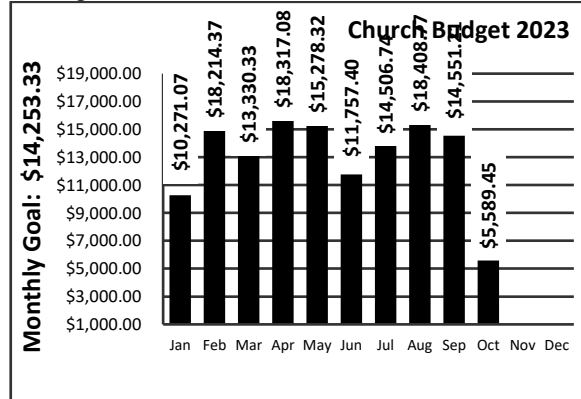

Budget

Featured Offerings

Facility Beautification **\$61,164.42 of \$260,000.00**
 Student Assistance 2022/23 **\$12,826.37 of \$40,400.00**
 Sabbath School Chairs **\$5,426.67 of \$10,000.00**
 HVAC Replacement **\$50,493.75 of \$55,000**