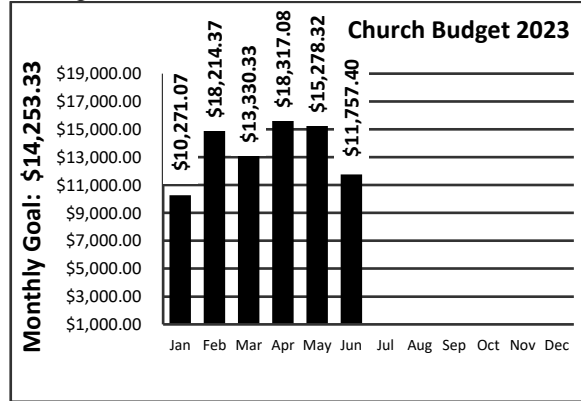

Church Office Email office@eastgateadventist.church
 Office Manager Stan Maxted

Budget

Featured Offering

Facility Beautification **\$54,393.08 of \$260,000.00**
 Student Assistance 2022/23 **\$31,032.21 of \$25,271.50**
 HVAC Up-Grade Project \$ 49,648.75 \$55,000.00